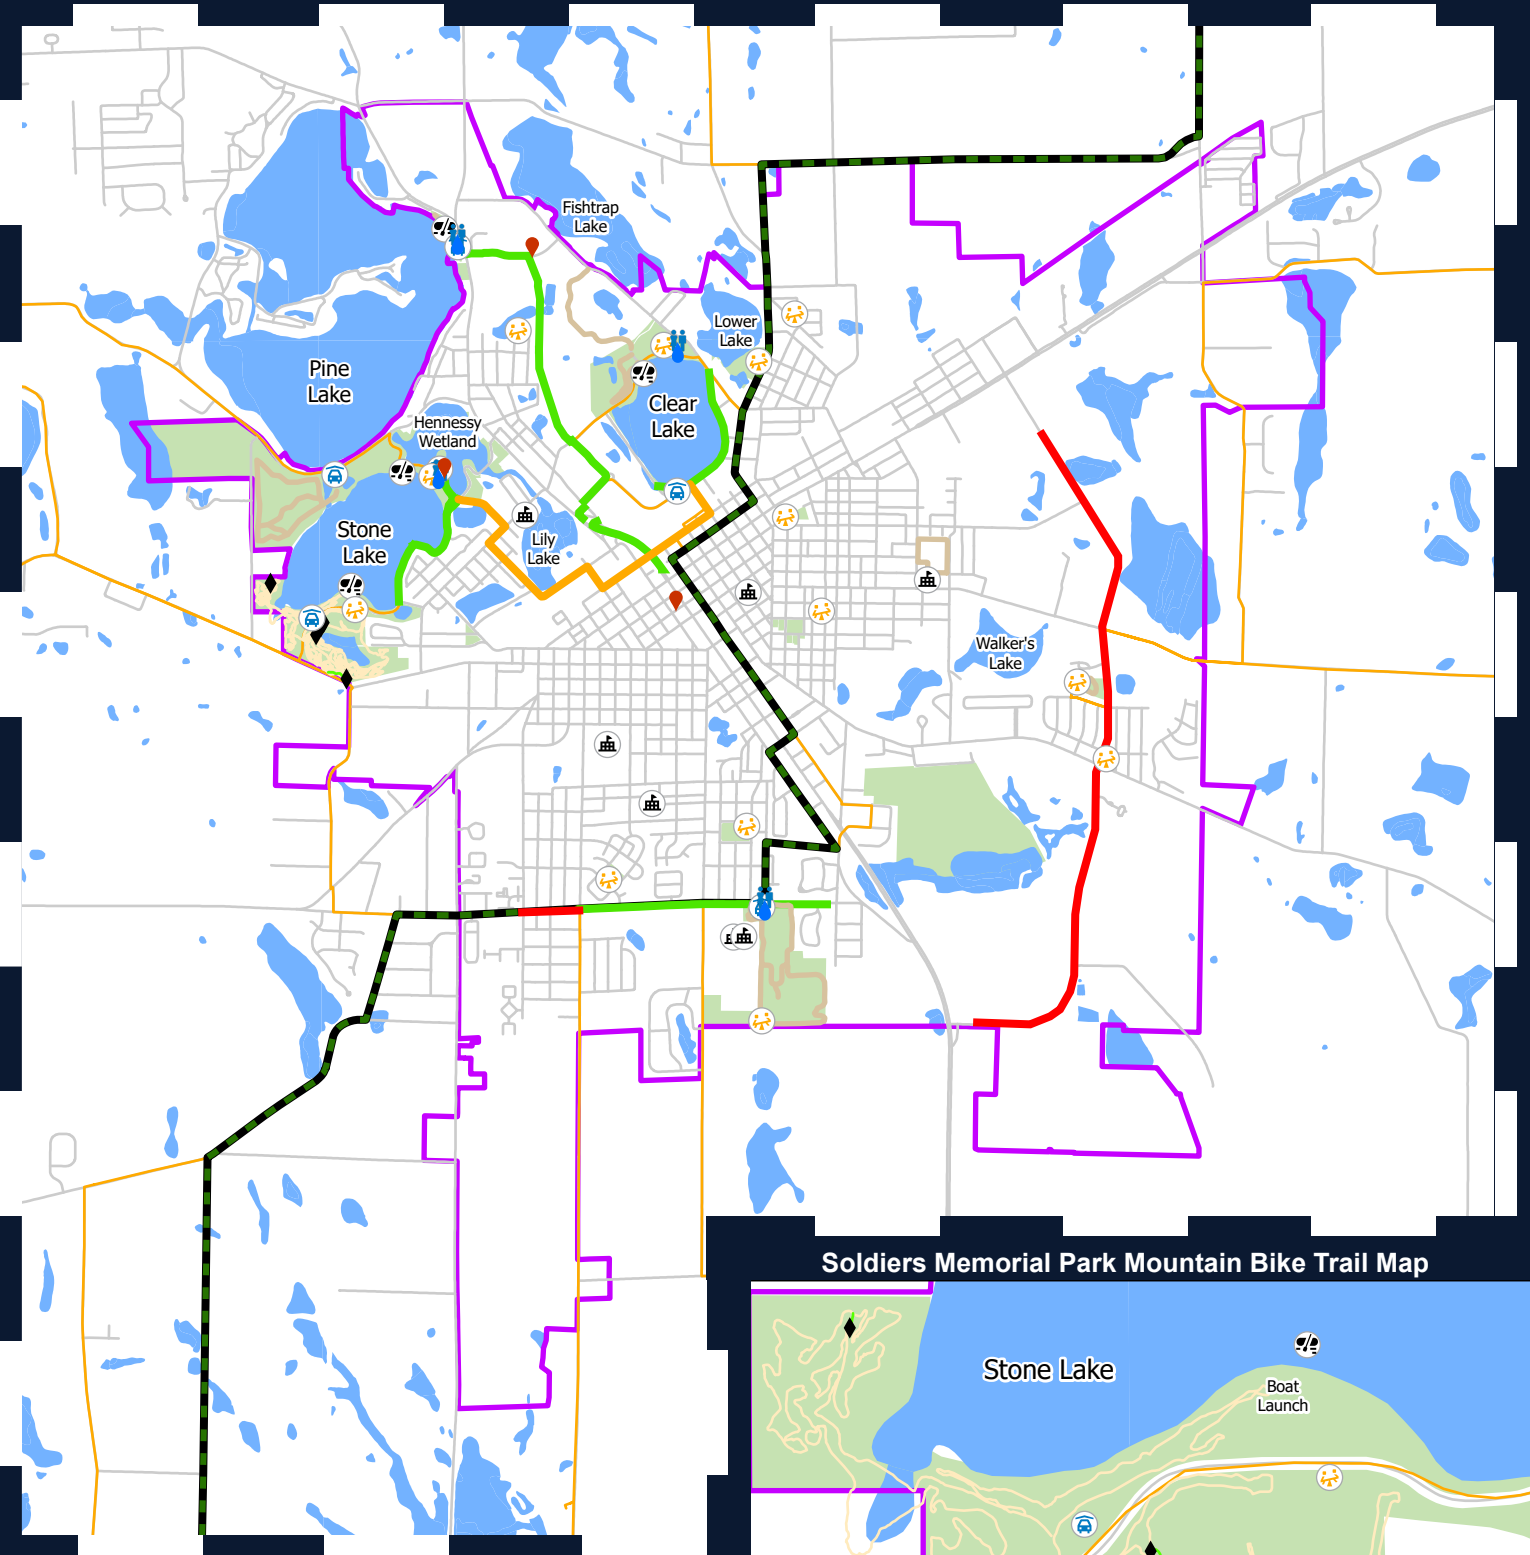

LA PORTE TRAIL SYSTEM

Soldiers Memorial Park Mountain Bike Trail Map

- | | | |
|----------------------|----------------------|-----------------------|
| Bike Repair Stations | Walking Trails | Kayak Launch |
| Water Fountain | Mountain Bike Trail | Lily Channel |
| Public Bathrooms | Shared Bicycle Route | Waterbodies |
| Playgrounds | Bicycle Lanes | City Parks |
| Schools | Existing Trails | LaPorte City Boundary |
| Trailhead Parking | US Bike Route 35 | |

- | |
|---------------------|
| Mountain Bike Trail |
| Easy Route |
| Difficult Route |