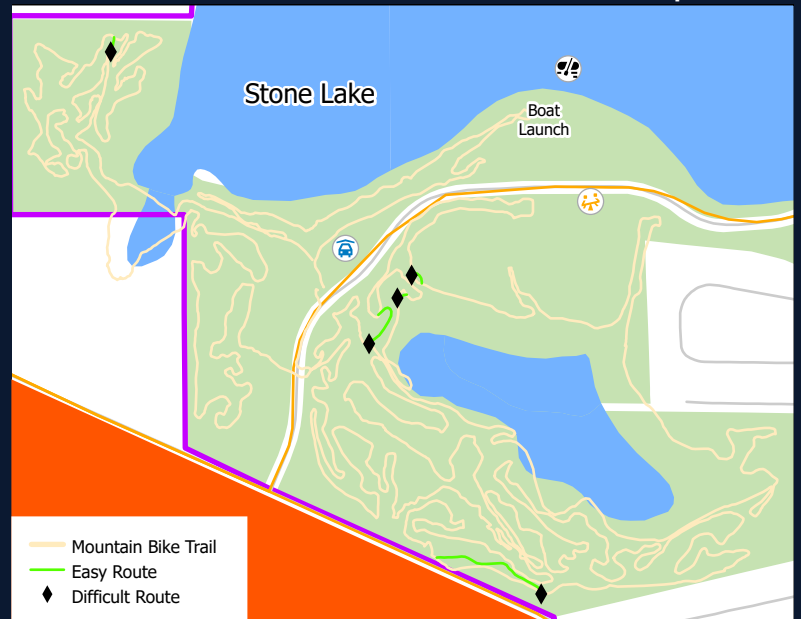

LA PORTE TRAIL SYSTEM

Soldiers Memorial Park Mountain Bike Trail Map

- | | | |
|----------------------|----------------------|-----------------------|
| Bike Repair Stations | Walking Trails | Kayak Launch |
| Water Fountain | Mountain Bike Trail | Lily Channel |
| Public Bathrooms | Shared Bicycle Route | Waterbodies |
| Playgrounds | Bicycle Lanes | City Parks |
| Schools | Existing Trails | LaPorte City Boundary |
| Trailhead Parking | US Bike Route 35 | |

- | |
|---------------------|
| Mountain Bike Trail |
| Easy Route |
| Difficult Route |